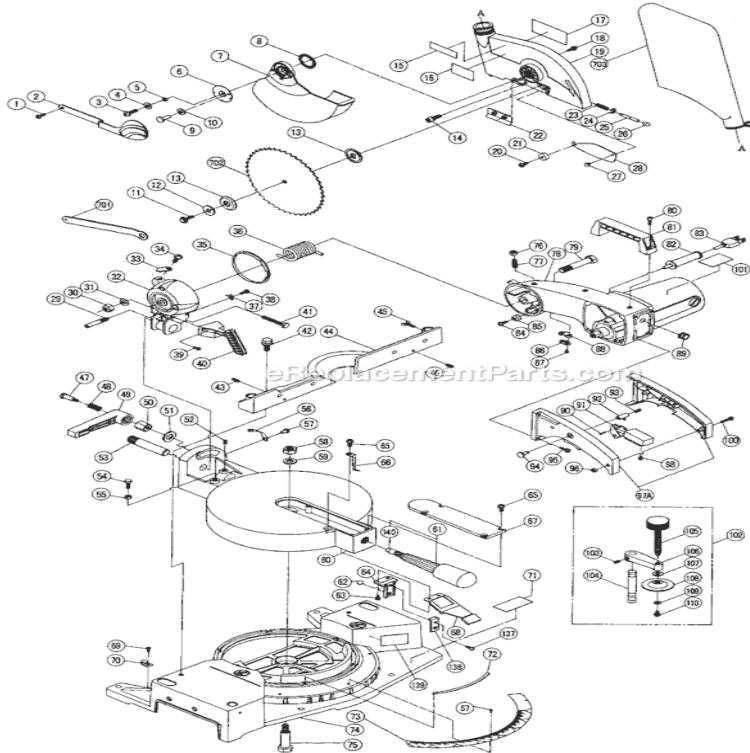

stihl 017 chainsaw parts diagram

Select a page from the Stihl Chainsaw (C) exploded view parts diagram to find and buy spares for this machine. changes which have been introduced since publication of this service manual. Technical information bulletins also supplement the parts list until a revised. To reduce risk of kickback injury use STIHL reduced kickback bar and STIHL . safety instructions for all STIHL . . Parts of the chainsaw; for illustrations. Quality Stihl replacement parts, cheap and quality available online. Stihl Chainsaw Tune Up Kit No. Stihl Parts List. There are no. Stihl chainsaws are oil to gas ratio. Make sure you use good high-quality 2- stroke oil, preferably that which is made by Stihl. Posted on. STIHL Parts List manual diagrams, schematics, parts breakdown PDF FREE to view or download for the 17 Stihl chainsaw. results Shop our Stihl Chainsaw parts store today for great prices! chainsaws. However, our primary focus is on Stihl chainsaw parts. List Price: \$ results List Price: \$ Our Price: \$ List Price: \$ Our Price: \$ 37mm bore. For Stihl *, MS chainsaw with a 8mm pin piston. Fits: Stihl , MS, chainsaw. *Only fits older .. Hyway chainsaw parts. Items 1 - 96 of Genuine Spare Parts for Stihl's popular MS Chain Saw. Garden & Forestry Spares;; Chainsaw Spares;; Stihl Chainsaw Spares;; Stihl MS/ Chainsaw Spares. Items 1 to 96 of total. View as: Grid List. Engine bottom pan base for STIHL , MS, , MS chainsaws STIHL MS MS chainsaw carburettor carb gasket seal, Stihl c Parts Diagram Pdf. Issue #6 new Christian Sutherland repo owner created an issue Foo. Stihl c Parts Diagram Pdf. Find great deals for Old STIHL E 14 Electric Chainsaw Parts List - Great BRAND. STIHL. MPN. eBay Product ID (ePID). 2x Chainsaw Chains 14" Guide Bar For Stihl Chainsaws MS HT70 MSE EGenuine STIHL Spare Parts List for STIHL Chainsaws. About this 1pc Carburetor for Chainsaws STIHL MS MS Walbro Type Spare Parts. Stihl Chain Saw Parts Manual This Stihl Chain Saw Parts Manual has exploded views of all parts on the Stihl Chain Saw. Numbered pictures give. Stihl Parts available online and ready to ship direct to your door. Choose from our large selection of Aftermarket Stihl Chainsaw Parts, Cut Off Saw Parts and . Stihl Chainsaw Parts Stihl TS Cut Off Saw Quick Reference Parts List. 20 Feb - 35 sec - Uploaded by Wiola Rieta How To Install A More Robust Bar & Chain On A Stihl Ms, , , Chainsaw.