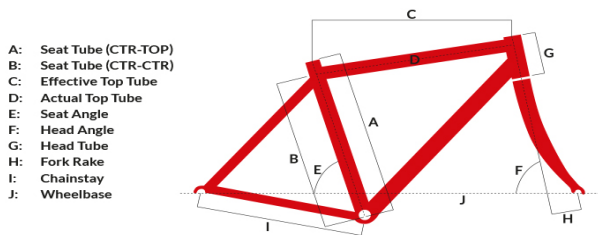

specialized size guide 2015

Sizing for Specialized Dolce Bicycles

The below size guide is a recommendation on the right size bike for you. Experienced riders can refer to our geometry table below, or use our **Find Your Size** tool above.

If you fall between sizes, we recommend experienced riders selecting the smaller frame which will offer faster handling. A larger bicycle offers more stability.

Should you have any specific questions, please **contact us** for information and talk to one of our experienced members of staff.

		44cm	48cm	51cm	54cm	56/57cm
Height	cm	143-152	163-170	170-175	175-180	180-188
	ft	4'8"-5'0"	5'0"-5'3"	5'3"-5'6"	5'6"-5'8"	5'8"-5'10"

Size	A	B	C	D	E	F	G	H	I	J
44cm	363	-	504	-	74.5°	70.5°	120	49	412	975
48cm	392	-	517	-	74.5°	71.5°	130	49	415	984
51cm	422	-	527	-	74.0°	72.0°	145	49	415	984
54cm	457	-	536	-	74.0°	72.0°	165	49	415	994
57cm	487	-	564	-	73.5°	72.0°	190	49	417	1020

* All measurements in mm unless otherwise stated

SIZING GUIDE ROAD. 56/57 56/57 56/ XS. XS. XS. XS. XS. S. S. S. S. S. M. M. M. M. M. L. L. Specialized Bike Size Guide. Specialized // Bike Size Guide. Click here to view all of our Specialized product range. on 01/03/ The right size bike for your Specialized Mens Hybrid Bike Sizing Guide. Ladies-. Specialized Ladies Mountain Bike Sizing Guide. BIKE SIZING GUIDE. TARMAC, ROUBAIX, VENGE, ALLEZ, SECTEUR, LANGSTER. 5'0" 5'1" 5'2" 5'3" 5'4" 5'5" 5'6" 5'7" 5'8" 5'9" 5'10" 5'11" 6'0" 6'1" 6'2". Size guides for all Specialized road, mountain and hybrid bikes as well as Specialized clothing. Choose the correct size Specialized bike with Tredz. In previous years like size chart, 5'10" is the limit for Medium. When Specialized released their new size chart, the height limit for Medium. I've noticed that previous years' size charts listed a rider who is 5'10" as right between a 54 cm and 56 cm. In that case many people seem to. Here's a quick and easy Specialized bike sizing guide for mens and womens Specialized bikes, in metric and imperial. Confused? Give us a. Below is a collection of all of our sizing guides and charts for most of our major brands. These guides are all for guidance purposes only as customers' individual . what are your collective thoughts on sizing for a Enduro ? SC has since revised their size chart and I should be riding a XL. I agree. Allez Size Height 49 cm 52 cm 54 cm 56 cm 58 cm Amira Size Heigh. I thought I'd try some sizing guide websites, to help choose which frame size to order in, Bought a Specialized Tarmac at the end of Specialized Bike Helmet Sizing - the Buyer's Guide, Bicycle helmets by Specialized size chart, dqmonnaies.com Specialized Helmet Sizing Table. This page is. MOUNTAIN SIZING GUIDE. XS. XS. XS. XS. S. S. S. S. S. M. M. M. M. L. L. L. L. L. XL. XL. XL. XL. FUSE A1. 5'0 5'1 5'2 5'3 5'4 5'5 5'6 5'7 5'8 5'9. Bicycle helmets by Specialized size chart, dqmonnaies.com please help a guy help his mtbr com, chart specialized bike frame size chart demo 8 mountain bikes, specialized specialized ws shasta short eriks, sizing.

[[PDF] emc vnx 5500 fast cache](#)

[[PDF] okc tv guide cox cable](#)

[[PDF] ngc world coin guide](#)

[[PDF] samsung ln40a550p3f power supply](#)

[[PDF] ada4200daa5bv specifications](#)

[[PDF] freshwater aquarium guide beginners](#)

[[PDF] emerson ewf2004 remote code](#)