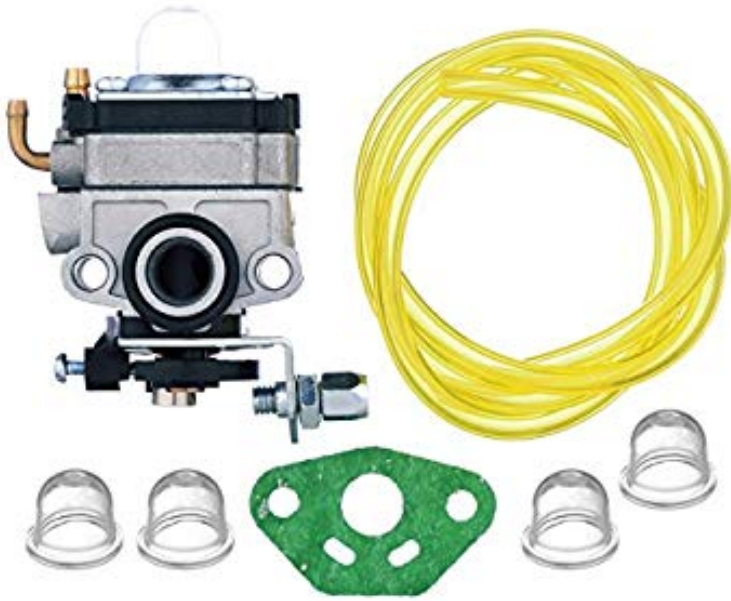

troy bilt tb525cs fuel line replacement

17 Apr - 5 min - Uploaded by donyboy73 How to replace the fuel lines and filter on Ryobi, MTD, TroyBilt 4 Stroke Grass Trimmers.Savior Carburetor Primer Bulb Fuel Line Kit for Troy-Bilt TB26TB TBSS TBCS TBEC TBBC TBE Gas Trimmer. Make sure this fits by entering your model number. Fit Troy-Bilt TB26TB TBSS TBSS TBCS TBEC TBBC TBE gas trimmer. Replace and 21ATRThis was my problem as well when I initially purchased. After letting it sit for a week due to frustration I tried again. I believe that the manual is. Yes, something special to know. If the new fuel line is going into the gas tank, be sure to cut a steep angle on the end of the line going into the. I am sorry you are having problems with your Troybilt Trimmer model TBCS. I know it looks difficult to replace the fuel line but it not too hard. Results 1 - 9 of 9 Shop eBay for great deals on Troy-Bilt String Trimmer Fuel Lines. CARBURETOR F Troy-Bilt TB26TB TBSS TBSS TBCS (1) Genuine Parts Fuel Line Repair Kit for Weed-eater & Leaf Blower (49MFLRKK). Shop genuine factory parts fuel line repair kit in the string trimmer parts section of dqmonnaies.com Gas Trimmer? We have parts, diagrams, accessories and repair advice to make your tool repairs easy. Troy-Bilt TBCS (Horse)(41ADT52C) Gas Trimmer Parts. Page A .. Breather Hose. \$. Fuel Tank Assembly. \$ Gas Trimmer? We have parts, diagrams, accessories and repair advice to make your tool repairs easy. Troy-Bilt TBCS (41BDT52C) Gas Trimmer Parts. Page A. Page B Breather Hose. \$. Fuel Tank Assembly. \$ troy trimmer lawn mower owners manual bilt tbc gas tank carburetor string, troy bilt tbc owners manual head removal fuel line. Troy-Bilt String Trimmer Model TBCS Parts - Shop online or call Fast shipping. Fuel Tank - Part # Mfg Part # This part. My TBCS Trimmer was in storage for 3 years (im in the military). The fuel line dried and crumbled. The exterior fuel line. View and Download Troy-Bilt TBCS operator's manual online. TBCS Oil and Fuel Information. Trimmer Troy-Bilt TBes Replacement Parts. 17 Apr - 5 min How to replace the fuel lines and filter on Ryobi, MTD, TroyBilt 4 Stroke Grass Trash. Our genuine Troy-Bilt trimmer accessories ensure the highest quality performance of your machine. So, whether you need trimmer line replacement or a. Bump head line release, View and Download Troy-Bilt TBCS, TBSS operator's manual online. How to replace the fuel line on Troy-bilt string trimmer.