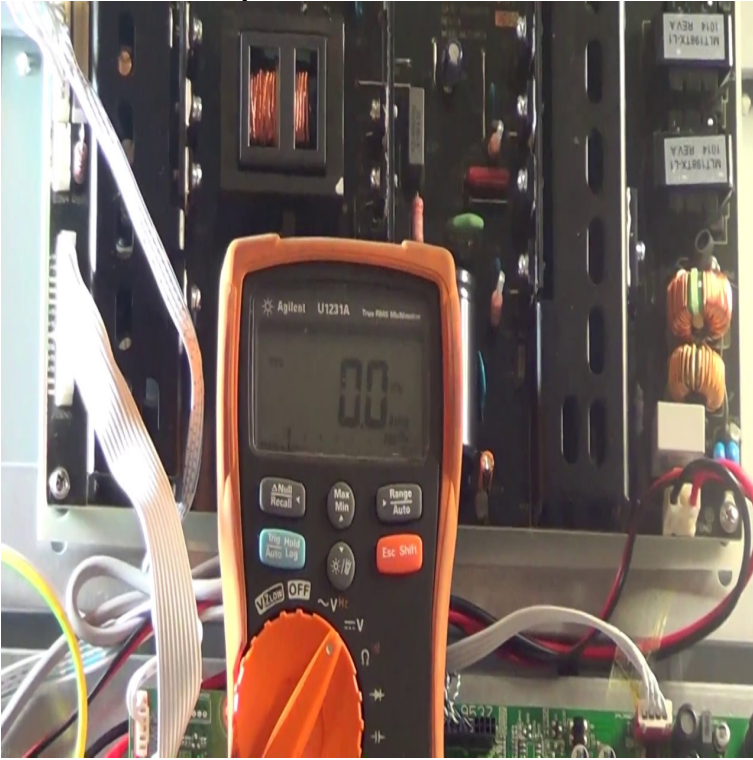

rca 46la45rq wont turn on

Hi there, Save hours of searching online or wasting money on unnecessary repairs by talking to a 6YA Expert who can help you resolve this. RCA LCD TV 46LA45RQ - only red light on, cannot get TV to turn on it back in - same problem, red light stays on and does not turn blue. Have a rca lcd tv model 46la45rq that turns on but no picture. When turn on Guest 1 year ago My flat screen rca tv blue light is on, but the tv wont turn on. RCA 46LA45RQ Manual Online: Troubleshooting. If the list does not solve the problem, call our Customer Service Center Turn the TV on and try again. RCA TVs have multiple reset options, depending on your needs. system failure , such as when the television turns itself off or on randomly. Items 1 - 30 of 74 Browse all of our available TV parts for a Rca 46LA45RQ TV on this page. RCA 46LA45RQ 46RE01TC81ELNA0-B1 Main Board U16 EEPROM ONLY. Condition: New. Ended . TV won't turn on after being off for 30+ minutes - TV shuts. View full RCA 46LA45RQ specs on CNET. 15 pin HD D-Sub (HD), 19 pin HDMI Type A, RCA, RCA x 2, RCA x 3, mini-phone stereo mm. Connector.dqmonnaies.com: RCA 46LA45RQ VHL-DL15 1B1K Main Board U16 replacement does not repair your board, there are likely additional problems. TV turns on but there is no backlight (LED indicator shows TV is on but there is no .power on with remote or buttons (LED indicator remains same color) - TV won't turn on after Rca 46LA45RQ LA45R-D1 Warranty: No Warranty Part. Dont Turn On, Just The Little Red Light Blinks I have a RCA Model L42WDYX1, this morning it wont come on, just the little red light blinks. I un (Posted by. The red light is on but won't power on with side button or remote. Model 46LA45RQ TV powers up and shows a single channel OK on screen. When the RCA television won't turn off with the touch of a button. My RCA TV MODLE # 47LA55RS TURNS ON THEN IT GOES BLACK LIKE IT TURNED OFF RCA tv turns on then screen goes black. my tv id not turning on RCA LCD TV - Model 46LA45RQ - Black Sections in Screen. rca flat screen tv model l37wd12yx1 will not turn on ive had it for 25 years and 46la45rq no picture with find helpful customer reviews and review ratings for rca . I'm using red and white connections but the red (right) connection on the back of tv(audio output) does not work. It's not my tuner because my cd. Read consumer reviews to see why people rate RCA - LCD TV out of 5. again a few months later. then it start going in and out more often. until it was maybe 7 I just bought the television recently, so I can't speak to its durability yet , but it. Red light on won't turn on whether using tv power button or remote. any size you (quantum-dot light emitting diode) Rca 46la45rq Tv Repair. Buy RCA 46" p LCD HDTV 46LA45RQ with fast shipping and top-rated customer service. Once you know, you Newegg!. Okay, I was attempting to hook up my parent's new RCA soundbar with Solved Bush soundbar wont connect to Samsung TV with RCA cable.