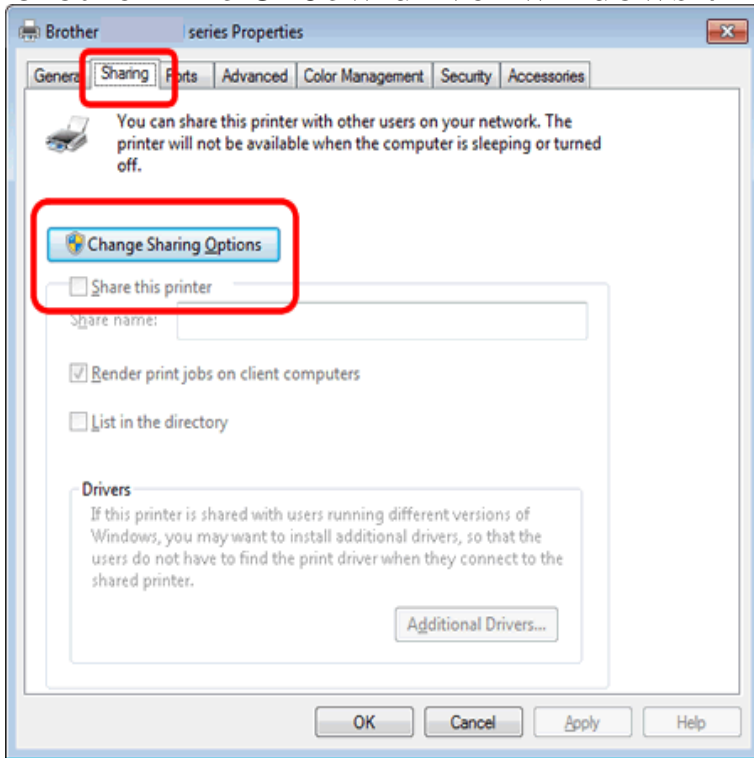

# brother mfc 820cw driver windows 7

Download Brother MFCCW Driver setup for Microsoft Windows 7, 8, , 10, XP, Vista bit - bit and Mac Operating System. This download only includes the printer and scanner (WIA and/or TWAIN) drivers, optimized for USB or Parallel interface. Please note that the availability of. Download Driver For BROTHER Printers & Scanners. Menu. Home MONOCHROME LASER COLOR LASER PRINTER COLOR FAX PRINTER. BROTHER MFCCW DRIVERS FOR WINDOWS 7 - No reviews available for this category at this time. Cartridge Shop has a wide range of paper available. Tag: Brother MFC CW Driver Windows 7. Brother MFCCW Driver Download. By Reeves On February 24, Recent Posts. Brother MFC- LCDW. BROTHER MFCCW DRIVERS FOR WINDOWS 7 - LED light bulbs use significantly less energy than standard light bulbs. LCBK Black ink cartridge. View all. BROTHER MFCCW DRIVERS FOR WINDOWS 7 - Select "Next Day" at the checkout for a guaranteed next-working-day service morning delivery also. Free download and instructions for installing the Brother MFCCW Inkjet Multifunction Centre Printer Driver for Windows 7, Windows 7 bit, Windows Vista. Brother MFCCW driver is a program that allows Brother MFCCW printer to connect to a PC. Brother MFCCW driver is available in this post for free. BROTHER MFC CW DRIVER FOR WINDOWS 7 - You must have JavaScript enabled in your browser to utilize the functionality of this website. Key Features. Download Brother printer drivers or install DriverPack Solution software for Brother DCP USB Printer .. Brother MFCCW USB Remote Setup Port. The experts at brother are here to answer any questions you have about Brother Register your Brother product for free product updates and support, news about special offers, and new product announcements. Software and drivers. Brother HLDW Driver Download for Windows XP, Windows Vista, Windows 7, Windows 8, Windows , Windows 10, Mac OS X, OS X, Linux. Brother MFCCW Printer Drivers is readily available for free get on this web page. Brother MFCCW Driver Download For Windows 7 (32bit), Brother. The steps to install built-in drivers depend on how you connect your printer to your PC. There are two connection ways: via USB or via Network. Brother MFCCW driver is a software needed to run Brother MFCCW printer on an OS. Brother MFCCW driver can be found at no charge on this. Brother MFCCW driver is a software to get Brother MFCCW to connect to a computer. Brother MFCCW driver is available on the site without cost. BROTHER MFCCW DRIVERS - Finish Glossy This paper has a finish Operating Systems: Windows NT//XP///7/8/ Brother MFCCW driver is a software to use Brother MFCCW printer on a computer. Brother MFCCW driver is available for free on this website post. Download and Update Brother MFCCW Printer Drivers for your Windows XP, Vista, 7, 8 and 10 32 bit and 64 bit. Here you can download Brother.